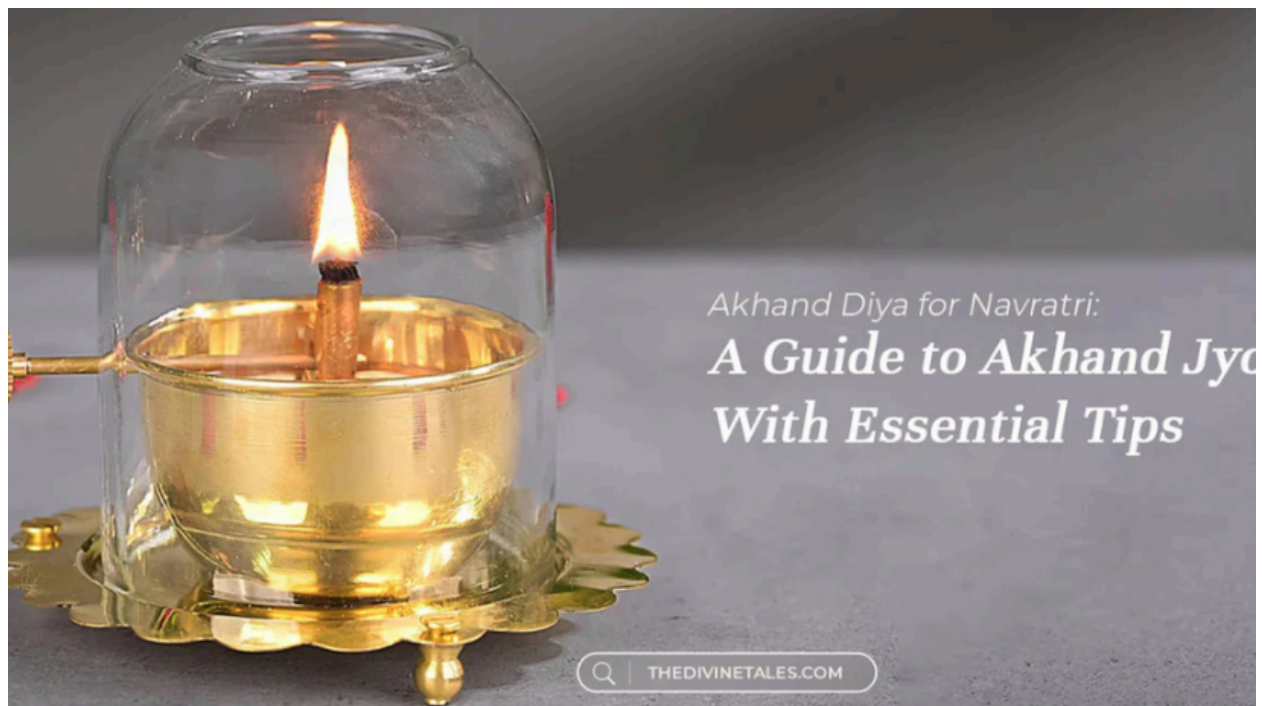

Brass Diya: A Traditional Lamp That Brings Positivity and Timeless Beauty

A **Brass Diya** is one of the most meaningful and traditional items used in Indian homes. Lighting a **Brass Diya** is considered an auspicious practice that brings peace, prosperity, and positive energy. From daily pooja rituals to grand festive celebrations, the **Brass Diya** plays an important role in creating a spiritual and calming atmosphere.

In recent years, the **Brass Diya** has also gained popularity as a decorative item. Many homeowners prefer a **Brass Diya** because of its elegant golden finish, long-lasting material, and traditional charm. Whether placed in a pooja room, entrance, or living area, a **Brass Diya** adds warmth and beauty to your home.

This article explains everything about [Brass Diya](#), including its importance, benefits, types, and why it is becoming a popular choice.

What is a Brass Diya?

A **Brass Diya** is a traditional oil lamp made from brass metal. It is used with cotton wicks and oil or ghee to create a flame. Lighting a **Brass Diya** is believed to remove negativity and invite divine blessings.